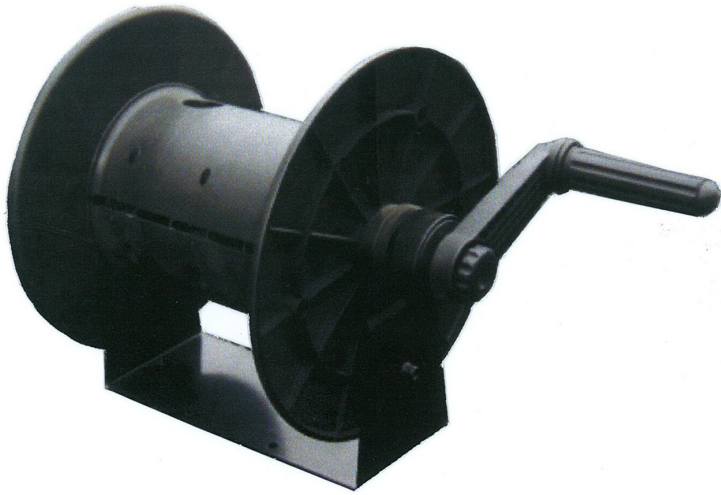

HYDROCLEAN

High pressure and misting

PLASTIC REEL

Specifications

Plastic manual reel T21.

- **Capacity** : 20m or 40m
- **Inlet/Outlet** : M 3/8 - M 3/8

REFERENCES	SPECIFICATIONS	CAPACITY (3/8)	INLET / OUTLET
251006S	Plastic reel T 21	20m	M3/8 M3/8
251007S	Plastic reel T46	40m	M3/8 M3/8
167051S	Fitting for reel T 21 AND T 46		
251015	Reel with Galva support for PRO RANGE		